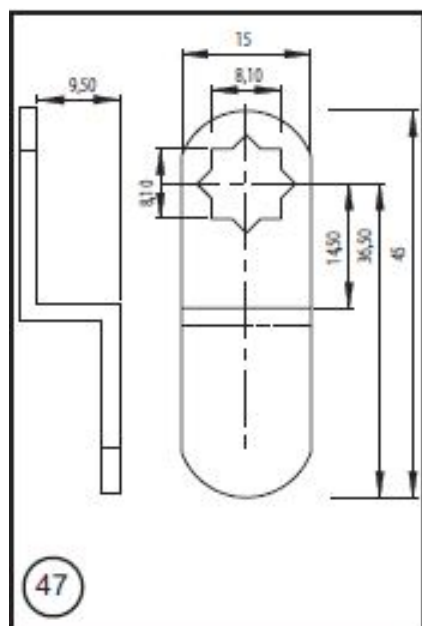

PRODUCT SHEET

Description:

Cam No. 48 For 1900 Series, Cranked 3,5mm, 22mm C/E

Item number:

14.04.288-0

Units	Box	Carton	HS Code	Barcode
Pcs.			8301600090	 5704866041188

SISO A/S

Mileparken 11
DK-2740 Skovlunde
Denmark
VAT: DK 24786013